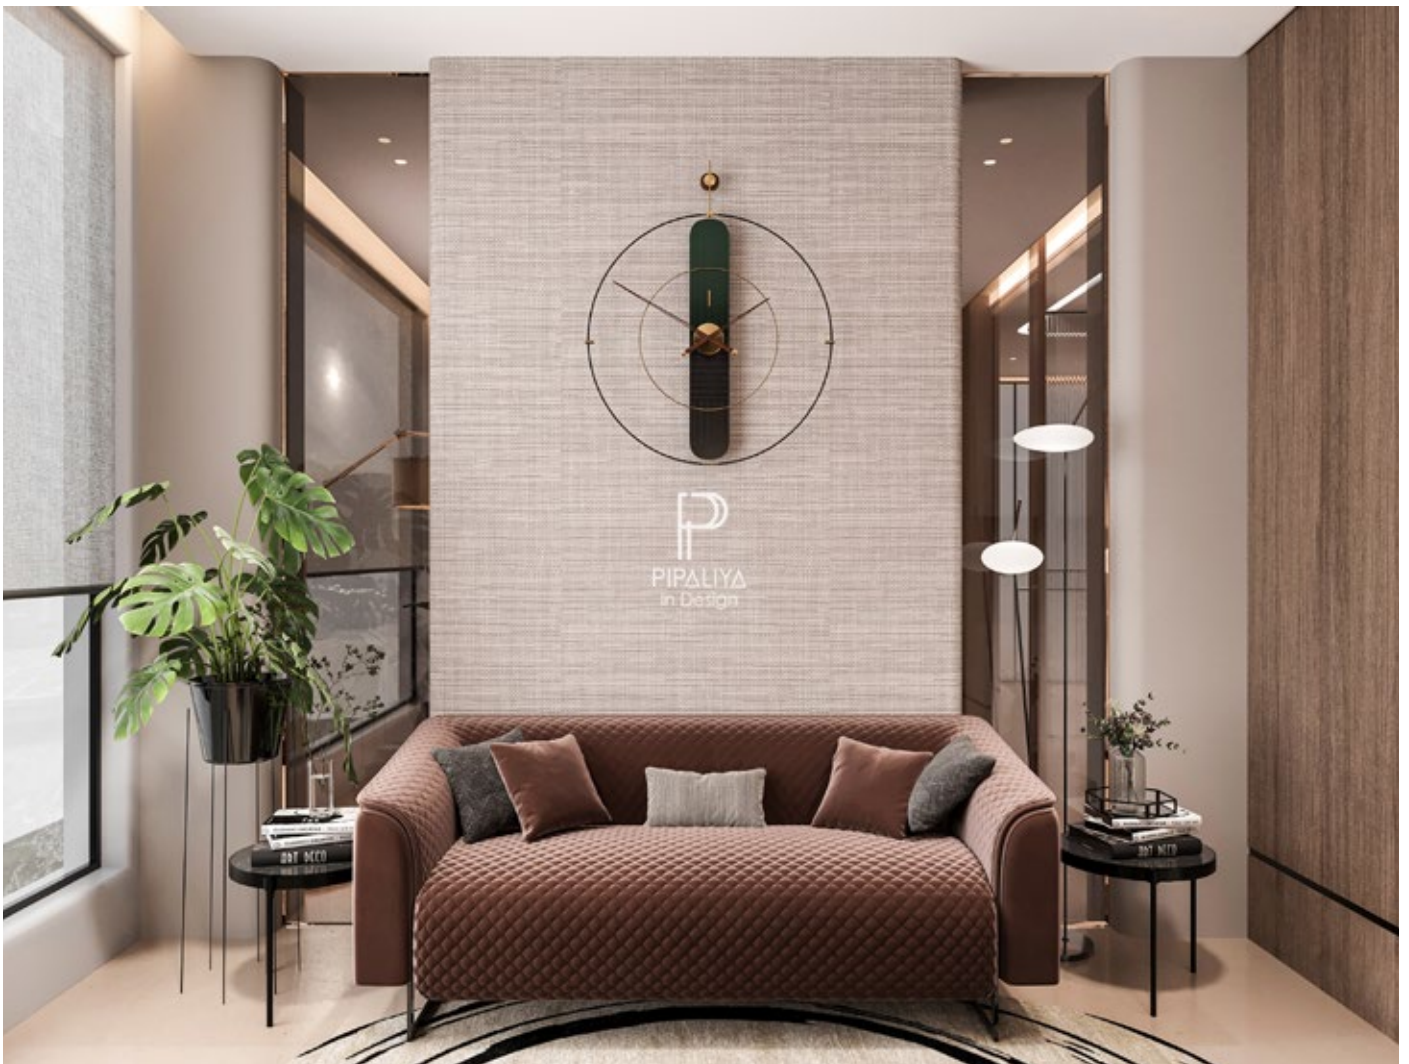

- **Architect** - Hemant Purohit
- **Work** - Interior Turnkey Project
- **Area** - 3000 Sq.ft

Commercial

Interior Projects

Project Details :

- **Architect-** Rajesh B. Pipaliya
- **Client -** AMIT CHAWAL UDHYOG
- **Work -** Interior Design and Interior Turnkey Work
- **Area -** 2300 Sq.ft