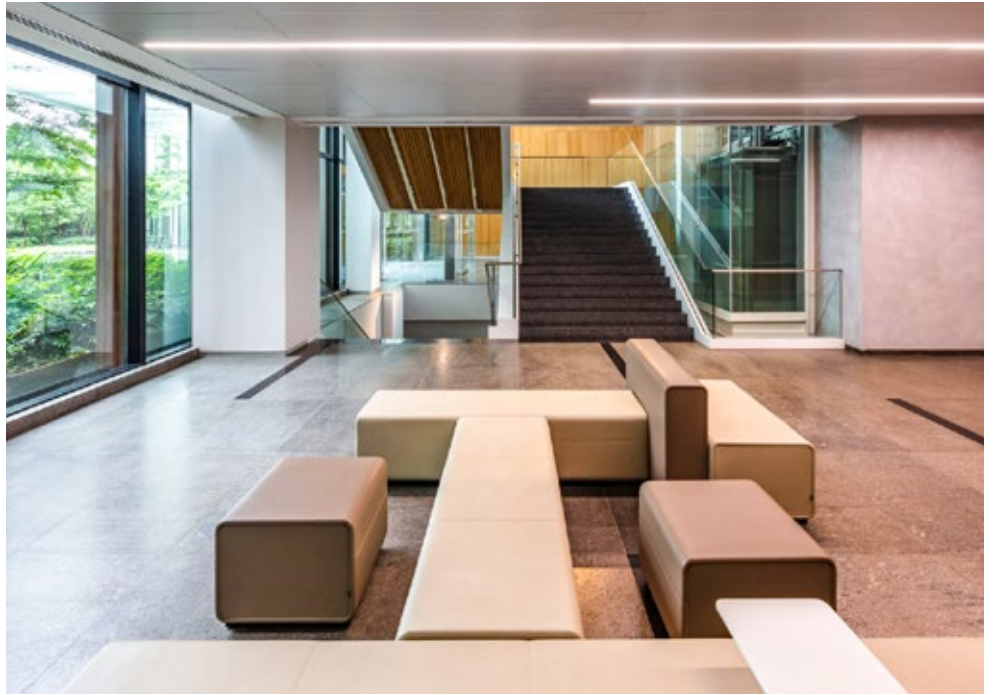

Commercial

Interior Projects

Project Details :

- **Architect** - Malik Architect
- **Client** - Lupin Limited
- **Work** - Interior Turnkey Work
- **Area** - 8000+ Sq.ft